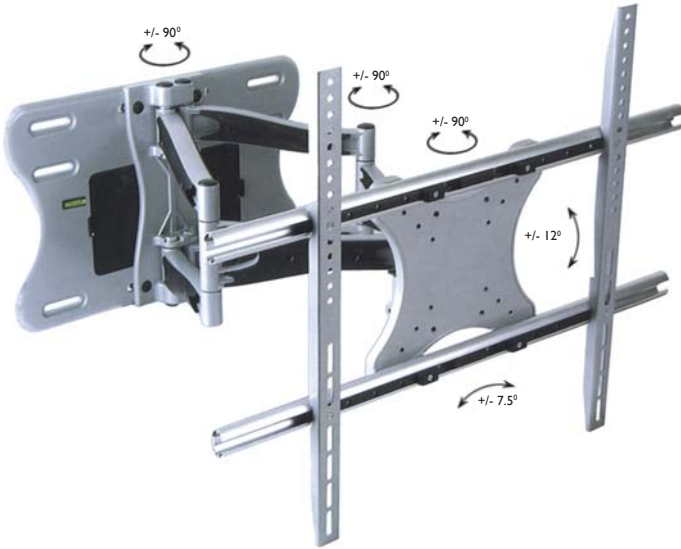

abi Universal LCD Articulated Mounts

LCD812

TV 40-65"  **75kg**

Panel Size: 40 - 65"
 Max Load: 75kg
 Tilt: +/- 12°
 Rotation: +/- 90°
 Interface Size: 560x350mm
 Installation Size: 850x620mm

Cable Mangement: Yes
 Bubble Level: Yes
 Package (1 pc): 89x57x19.2cm
 N.W./G.W.: 18.2/22.5kg

Distance to wall: 165-715mm

LCD582

TV 30-42"  **50kg**

Panel Size: 30 - 42"
 Max Load: 50kg
 Tilt: +/- 10°
 Rotation: +/- 120°
 Interface Size: 762x241mm
 Installation Size: 762x508mm

Package (1 pc): 80.8x26.5x12cm
 N.W./G.W.: 11.8/14kg

Distance to wall: 110-450mm