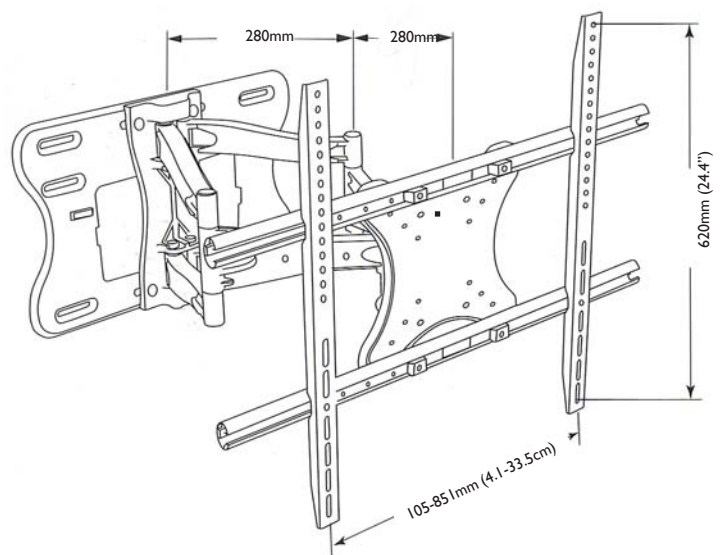

abi Universal LCD Articulated Mounts

LCD812

TV 40-65"  **75kg**

Panel Size: 40 - 65"
 Max Load: 75kg
 Tilt: +/- 12°
 Rotation: +/- 90°
 Interface Size: 560x350mm
 Installation Size: 850x620mm

Cable Mangement: Yes
 Bubble Level: Yes
 Package (1 pc): 89x57x19.2cm
 N.W./G.W.: 18.2/22.5kg

Distance to wall: 165-715mm

LCD582

TV 30-42"  **50kg**

Panel Size: 30 - 42"
 Max Load: 50kg
 Tilt: +/- 10°
 Rotation: +/- 120°
 Interface Size: 762x241mm
 Installation Size: 762x508mm

Package (1 pc): 80.8x26.5x12cm
 N.W./G.W.: 11.8/14kg

Distance to wall: 110-450mm