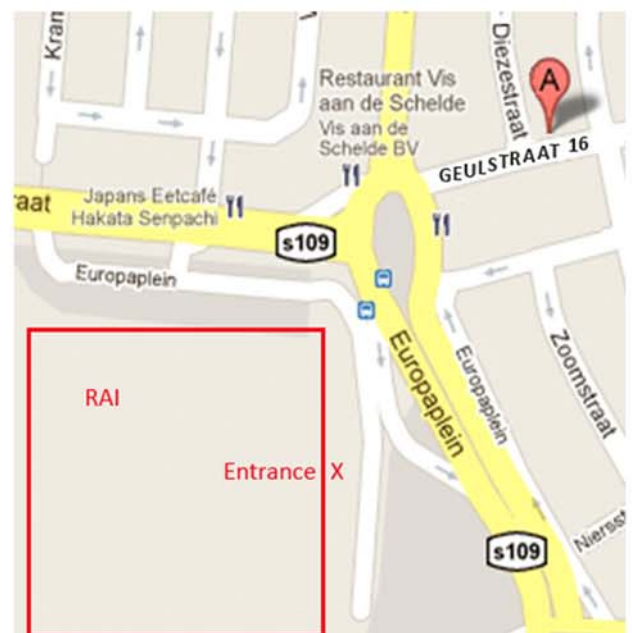

Go to www.iseurope.org and register for FREE using your personal invitation code:

247238

ISE is a joint venture partnership of