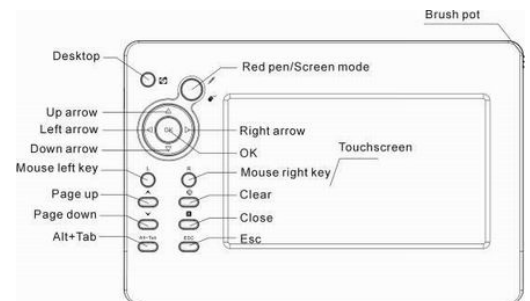

abi TOUCH TABLET FEATURES

General:

- Wireless Frequency: 2.4 GHz RF
- Control Distance: 8m
- Tablet Area: 6.2" (157mm) diagonal 137x77mm (5.4"x3")
- Resolution: 1024 x 768 DPI
- Size: 215 x 142mm; 206g (without battery)
- Battery Power: 3V (2 x AAA batteries)
- Connection to PC: USB/RF Dongle Receiver (USB2.0)
- Compatibility: Windows 2000, XP, Vista
- Controls: Up/Down/Left/right Arrow, Enter (OK), Mouse Left, Mouse right, Page up, Page down, Clear, Close, Alt + Tab, Esc, Red pen/Screen mode, Desktop

Pen:

- Size: 123.5mm long

RF Dongle Receiver:

- Size: 73 x 26 x 14mm
- Weight: 16g
- Power: USB supply (%.0V)
- USB Version: USB 1.1, USB2.0

- Included:** Touch screen, USB Receiver (dongle), Pen, AAA battery x 2, Manual, Software CD