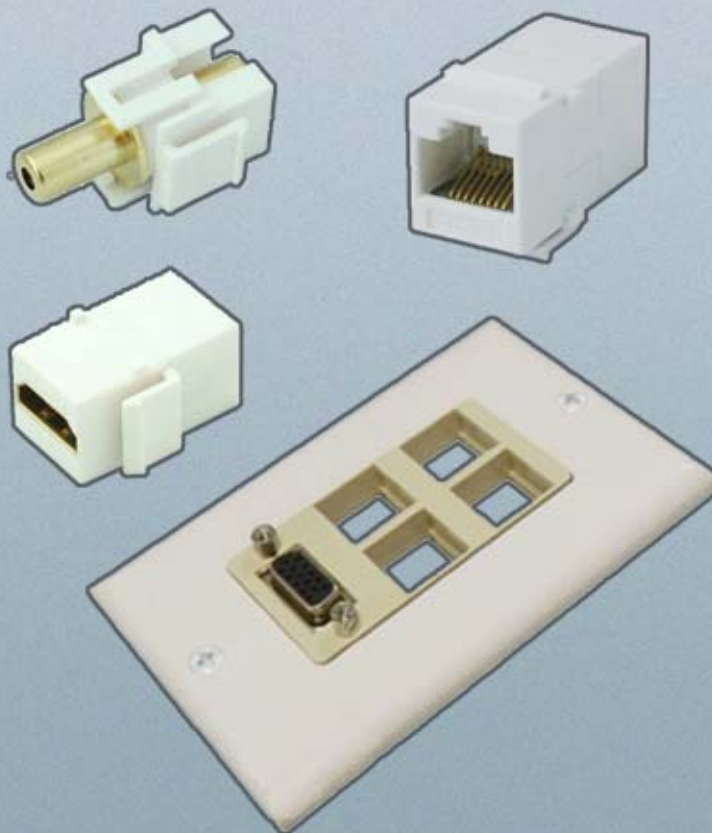

abichina Keystone AV Wall Plates

AbiChina's Keystone wall plate system provides the ultimate flexibility for clients to be able to select the connectors they need. Convenient, practical & economical - a great solution!!

The limitation of the Keystone system has been the ability to include large connectors such as VGA. AbiChina has the solution with several custom plates with these connectors plus extra keystone spaces. Use these custom plates or the standard keystone plates to create the combination of connectors you require.

Keystone plates with 1, 2, 3, 4 or 6 keystones; a full range of keystone connectors plus a black keystone plate. All at great prices!!

Wall Plates to suit Keystone connectors

KEYWPD017
VGA + 4
Keystone

KEYWP1001
1 Keystone

KEYWP1002
2 Keystone

KEYWPD017
3 Keystone

KEYWPD014
VGA + 1
Keystone

KEYWP1004
4 Keystone

KEYWP1006
6 Keystone

KEYWPD212
12 Keystone

Keystone double-sided push in Connectors

F-CONNECTOR
KEY-I03