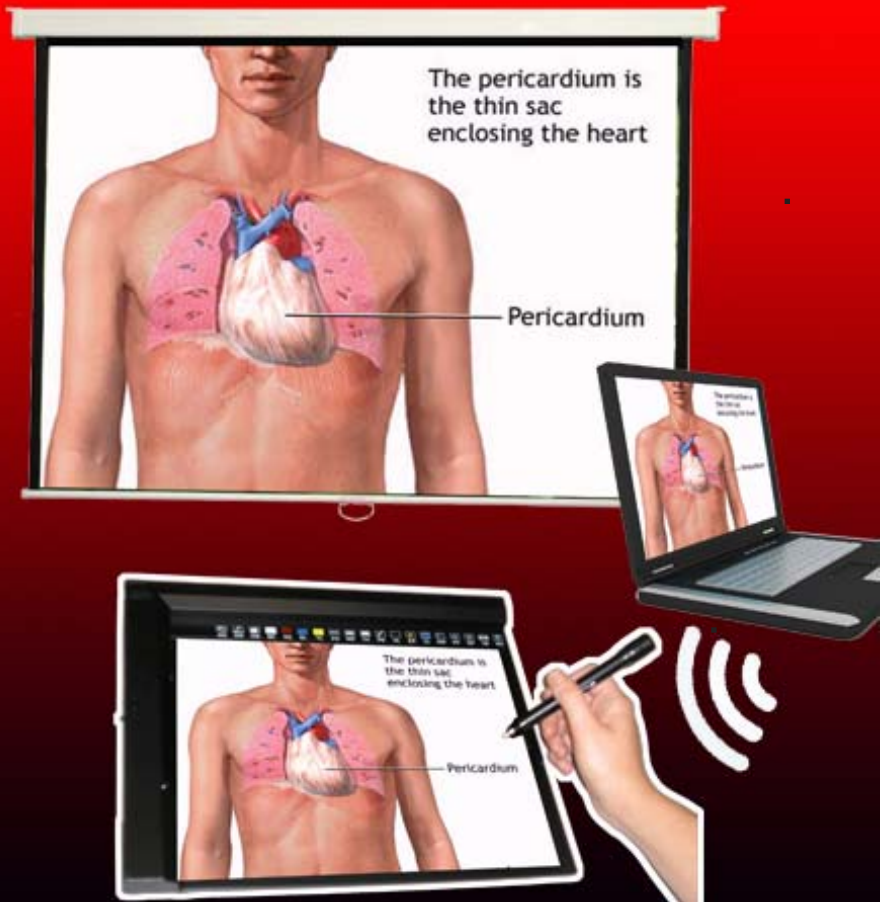

abi E-Tablet: Wireless Interactive

INTERACTIVE / WIRELESS TABLET

abi E-TABLET can be used as a stand alone virtual interactive whiteboard or used in conjunction with an interactive whiteboard to complement the board and to give the presenter freedom to walk away from the board while remaining in control.

The E-Tablet uses ultrasonic technology to capture the pen strokes or cursor actions, and the E-Tablet is connected to the PC by wireless RF. RF ensures the PC will receive the signal from anywhere in the room.

The E-Tablet has a number of "hot key" icons that link to the **abi DrawView** software so that the board functions can be conveniently changed by pressing the hot key. This is easier than accessing the software control panel to change function. You can change the icon to an alternative function if you prefer. A great partner for your **abi** interactive whiteboard! DrawView software optional extra for stand alone use.

Pen:

- Positioning Technology: Ultrasonic
- Pen Buttons: One button (for right click function)
- Size: 140mm x 15.5mm diameter
- Battery Power: 1.5V AG13 x 3
- Report Rate: 62 points/second
- Positioning Precision: 0.1mm